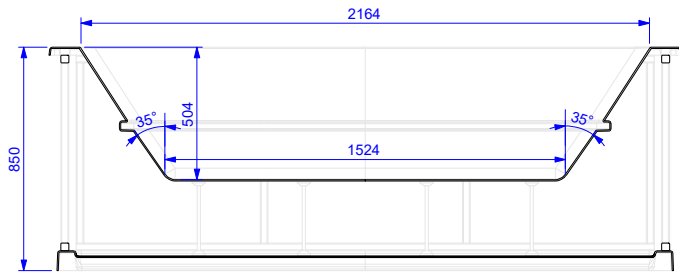

DRAWN Maurizio Amato	2021-05-26
CHECKED	
QA	
APPROVED	
SCALE	

aquatica PLUMBING	
TITLE VIBE INGROUND	
SIZE C	DWG NO
SCALE	SHEET 1 OF 1

REV

section AA

section DD

section BB

section CC

DRAWN Maurizio Amato		2021-05-26			
CHECKED					
QA				<p style="text-align: center;">TITLE</p> <h1 style="text-align: center;">VIBE INGROUND</h1>	
APPROVED					
		SIZE C	DWG NO		REV
SCALE				SHEET 1 OF 1	