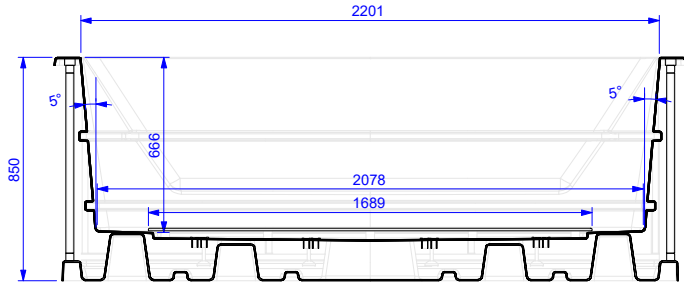

DRAWN Maurizio Amato	2021-05-26
CHECKED	
QA	
APPROVED	
SCALE	

aquatica PLUMBING	
TITLE VIBE INGROUND	
SIZE C	DWG NO
SCALE	SHEET 1 OF 1

REV

section AA

section DD

section BB

section CC

DRAWN Maurizio Amato		2021-05-26			
CHECKED					
QA				<p style="text-align: center;">TITLE</p> <h1 style="text-align: center;">VIBE INGROUND</h1>	
APPROVED					
		SIZE C	DWG NO		REV
SCALE				SHEET 1 OF 1	