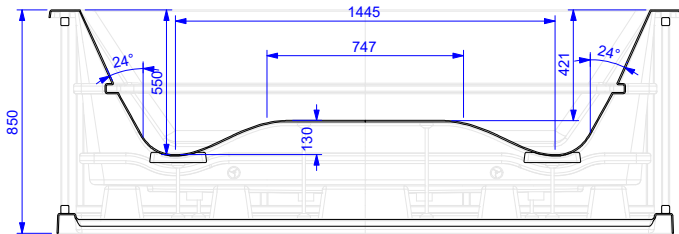

DRAWN Maurizio Amato	2021-05-26
CHECKED	
QA	
APPROVED	
SCALE	

aquatica PLUMBING	
TITLE VIBE INGROUND	
SIZE C	DWG NO
SCALE	SHEET 1 OF 1

REV

section AA

section DD

section BB

section CC

DRAWN Maurizio Amato		2021-05-26			
CHECKED					
QA				<p style="text-align: center;">TITLE</p> <h1 style="text-align: center;">VIBE INGROUND</h1>	
APPROVED					
		SIZE C	DWG NO		REV
SCALE				SHEET 1 OF 1	