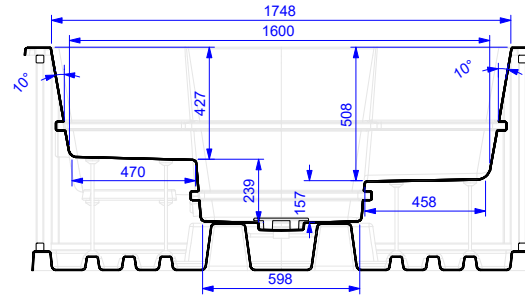

DRAWN Maurizio Amato	2021-05-26
CHECKED	
QA	
APPROVED	
SCALE	

aquatica PLUMBING	
TITLE VIBE INGROUND	
SIZE C	DWG NO
SCALE	SHEET 1 OF 1

REV

section AA

section DD

section BB

section CC

DRAWN Maurizio Amato		2021-05-26			
CHECKED					
QA				<p style="text-align: center;">TITLE</p> <h1 style="text-align: center;">VIBE INGROUND</h1>	
APPROVED					
		SIZE C	DWG NO		REV
SCALE				SHEET 1 OF 1	